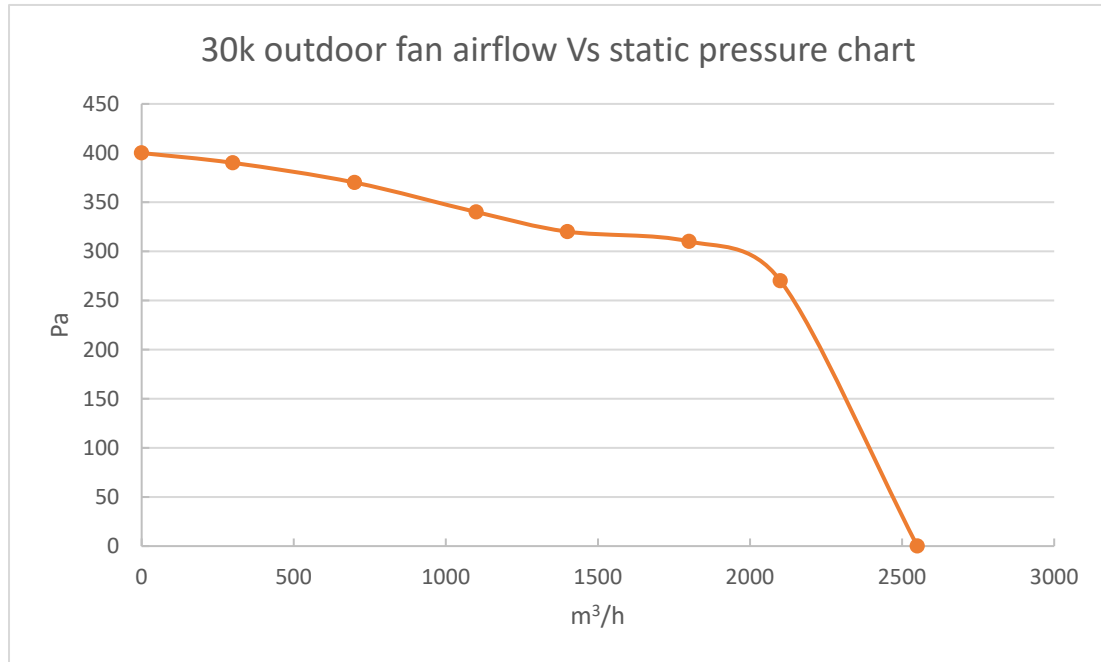

Airflow Vs Static pressure chart

1. 30k outdoor fan airflow Vs static pressure chart

2. 30k indoor fan airflow Vs static pressure chart

3. 12k outdoor fan airflow Vs static pressure chart

4. 12k indoor fan airflow Vs static pressure chart