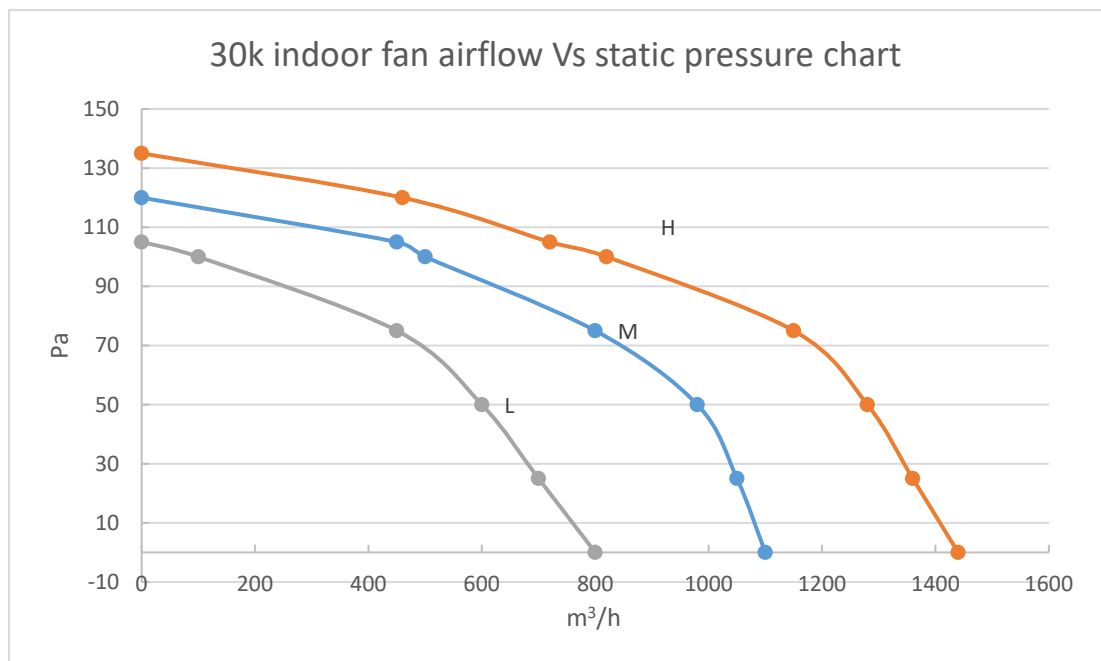

Airflow Vs Static pressure chart

1. 30k outdoor fan airflow Vs static pressure chart

2. 30k indoor fan airflow Vs static pressure chart

3. 12k outdoor fan airflow Vs static pressure chart

4. 12k indoor fan airflow Vs static pressure chart