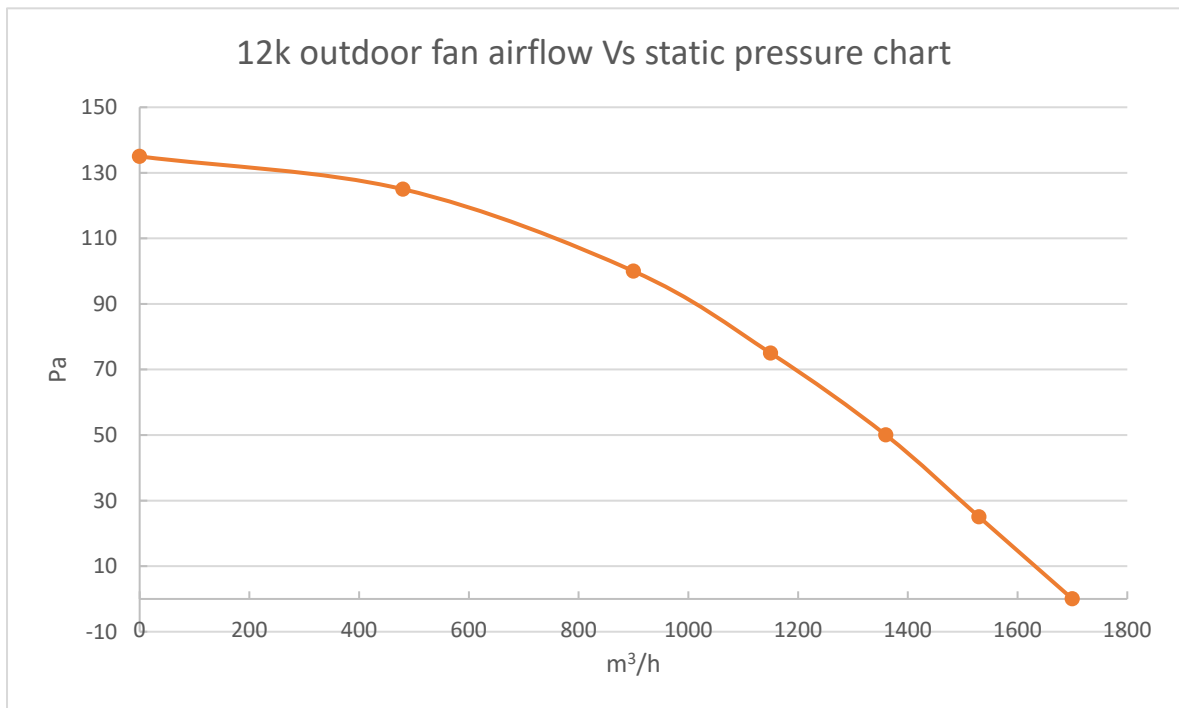

Airflow Vs Static pressure chart

1. 30k outdoor fan airflow Vs static pressure chart

2. 30k indoor fan airflow Vs static pressure chart

3. 12k outdoor fan airflow Vs static pressure chart

4. 12k indoor fan airflow Vs static pressure chart